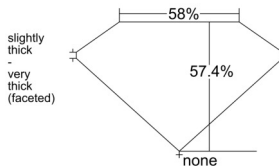

GIA®

FACSIMILE

GIA REPORT 2546074193

Verify this report at GIA.edu

GIA NATURAL DIAMOND DOSSIER®

November 24, 2025
GIA Report Number 2546074193
Shape and Cutting Style ..... Heart Brilliant
Measurements ..... 5.68 x 6.60 x 3.78 mm

GRADING RESULTS

Carat Weight ..... 0.84 carat
Color Grade ..... E
Clarity Grade VS2

ADDITIONAL GRADING INFORMATION

Polish ..... Excellent
Symmetry ..... Excellent
Fluorescence ..... None
Clarity Characteristics ..... Crystal, Feather
Inscription(s): GIA 2546074193

PROPORTIONS

Profile not to actual proportions

GRADING SCALES

GIA COLOR SCALE		GIA CLARITY SCALE			
COLORLESS	D	VERY VERY SLIGHTLY INCLUDED	FLAWLESS		
	E		INTERNALLY FLAWLESS		
	F	VERY SLIGHTLY INCLUDED	VVS₁		
	G		VVS₂		
	H		VS₁		
	NEAR COLORLESS	I	SLIGHTLY INCLUDED	VS₂	
		J		SI₁	
		FAINT	K	INCLUDED	SI₂
			L		I₁
			M		I₂
VERT LIGHT			N	INCLUDED	I₃
	O				
	P				
	Q				
LIGHT	R				
	S				
	T				
	U				
	V				
	Z